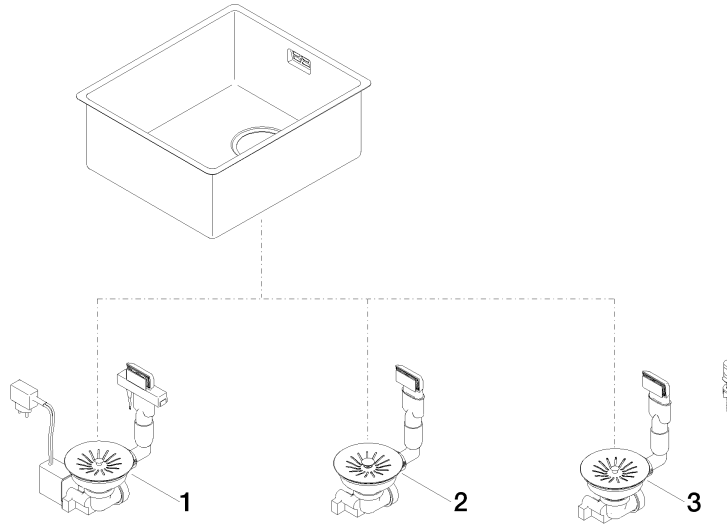

Single sink - Stainless Steel

38 340 003

- under-mounted
- 340 x 400 mm
- sink depth 175 mm
- suitable for base units 400 mm
- radius 12 mm

Drain and overflow set not included in the scope of supply. See Required miscellaneous.

Drain and overflow set not included in the scope of supply. See Required miscellaneous.

Required miscellaneous

Pop-up waste and overflow with electronic control - Stainless Steel 10 410 003-85
 • 3½" electronic drain valve (TouchFlow)

Required miscellaneous

Pop-up waste and overflow closable by hand - Stainless Steel 10 400 003-85
 • 3½" drain valve closable by hand

Required miscellaneous

Pop-up waste and overflow with knob - Stainless Steel 10 405 003-85
 • 3½" strainer waste valve

Single sink - Stainless Steel

38 340 003

mm [inches]

Single sink - Stainless Steel

38 340 003

Spare parts list

No.	Item Number	Name	Quantity used	Delivery time
1	10 410 003-85	Pop-up waste and overflow with electronic control - Stainless Steel	1	2
2	10 400 003-85	Pop-up waste and overflow closable by hand - Stainless Steel	1	2
3	10 405 003-85	Pop-up waste and overflow with knob - Stainless Steel	1	2